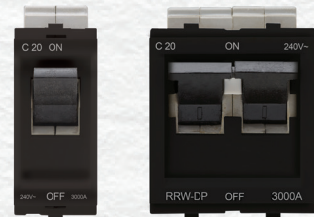

CONNECT

MINI MCB'S

DESCRIPTION	WHITE	M.R.P (RS./UNIT)	PEARL BLACK	MAGNESIUM GREY	M.R.P (RS./UNIT)
06 AMPS SP MINITRIP	RRCP06SP195	410	RRCPB164	RRCGR64	573
10 AMPS SP MINITRIP	RRCP10SP196	410	RRCPB165	RRCGR65	573
16 AMPS SP MINITRIP	RRCP16SP197	410	RRCPB166	RRCGR66	573
20 AMPS SP MINITRIP	RRCP20SP198	410	RRCPB167	RRCGR67	573
25 AMPS SP MINITRIP	RRCP25SP199	410	RRCPB168	RRCGR68	573
32 AMPS SP MINITRIP	RRCP32SP200	410	RRCPB169	RRCGR69	573
16 AMPS DP MINITRIP	RRCP16DP201	869	RRCPB170	RRCGR70	1217
20 AMPS DP MINITRIP	RRCP20DP202	869	RRCPB171	RRCGR71	1217
25 AMPS DP MINITRIP	RRCP25DP203	869	RRCPB172	RRCGR72	1217
32 AMPS DP MINITRIP	RRCP32DP204	869	RRCPB173	RRCGR73	1217