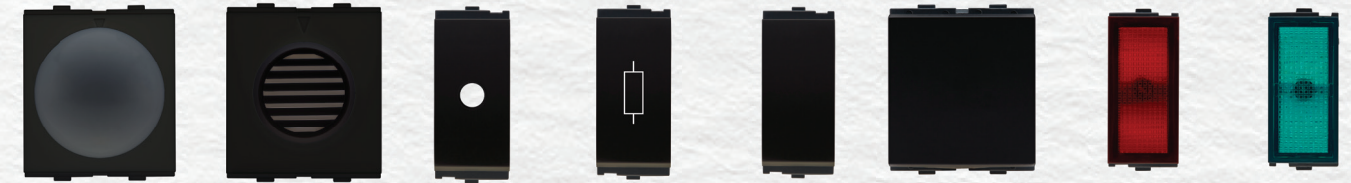

CONNECT

ACCESSORIES

RRCPB145 RRCPB146 RRCPB147 RRCPB148 RRCPB149 RRCPB150 RRCPB151 RRCPLEDR207 RRCPLEDR208

DESCRIPTION	WHITE	M.R.P (RS./UNIT)	PEARL BLACK	MAGNESIUM GREY	M.R.P (RS./UNIT)
NIGHT LIGHT	RRCPNLT128	120	RRCPB145	RRCGR45	162
BUZZER	RRCPBUZ129	207	RRCPB146	RRCGR46	279
CORD OUTLET	RRCPCRDOL132	95	RRCPB147	RRCGR47	128
FUSE UNIT - 6 AMPS	RRCPO6FU133	147	RRCPB148	RRCGR48	198
FUSE UNIT - 16 AMPS	RRCP16FU134	153	RRCPB149	RRCGR49	206
BLANK PLATE (1M)	RRCPO1BP135	35	RRCPB150	RRCGR50	41
BLANK PLATE (2M)	RRCPO2BP136	38	RRCPB151	RRCGR51	56
LED INDICATOR RED (1M)	RRCPLEDR207	142	-	-	-
LED INDICATOR GREEN (1M)	RRCPLEDG208	142	-	-	-