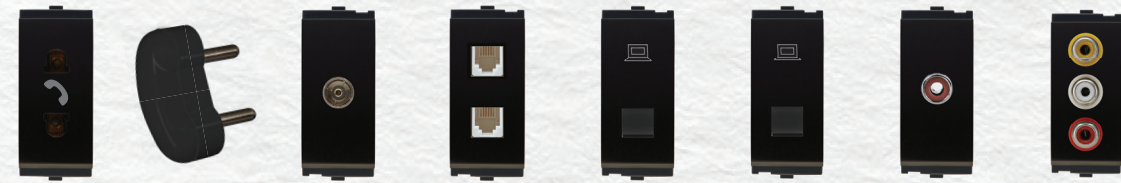

CONNECT

COMMUNICATION ACCESSORIES

RRCPB134 RRCPB135 RRCPB136 RRCPB137 RRCPB139 RRCPB140 RRCPB141 RRCPB142

DESCRIPTION	WHITE	M.R.P (RS./UNIT)	PEARL BLACK	MAGNESIUM GREY	M.R.P (RS./UNIT)
PHONE SOCKET	RRCPTS0119	106	RRCPB134	RRCGR34	257
PHONE PLUG	RRCPTP120	98	RRCPB135	RRCGR35	132
TV SOCKET	RRCPTVS0121	184	RRCPB136	RRCGR36	276
RJ 11 PHONE JACK - 2 LINE	RRCPRJ112L122	148	RRCPB137	RRCGR37	207
RJ 11 PHONE JACK - 4 LINE	RRCPRJ114L123	158	RRCPB138	RRCGR38	215
RJ 45 COMPUTER JACK	RRCPRJ45CJ124	210	RRCPB139	RRCGR39	294
RJ 45 COMPUTER JACK - CAT 6	RRCPRJ45C6125	588	RRCPB140	RRCGR40	823
AUDIO SOCKET	RRCPAVS0126	93	RRCPB141	RRCGR41	125
DVD SOCKET	RRCPDVDS0127	93	RRCPB142	RRCGR42	125